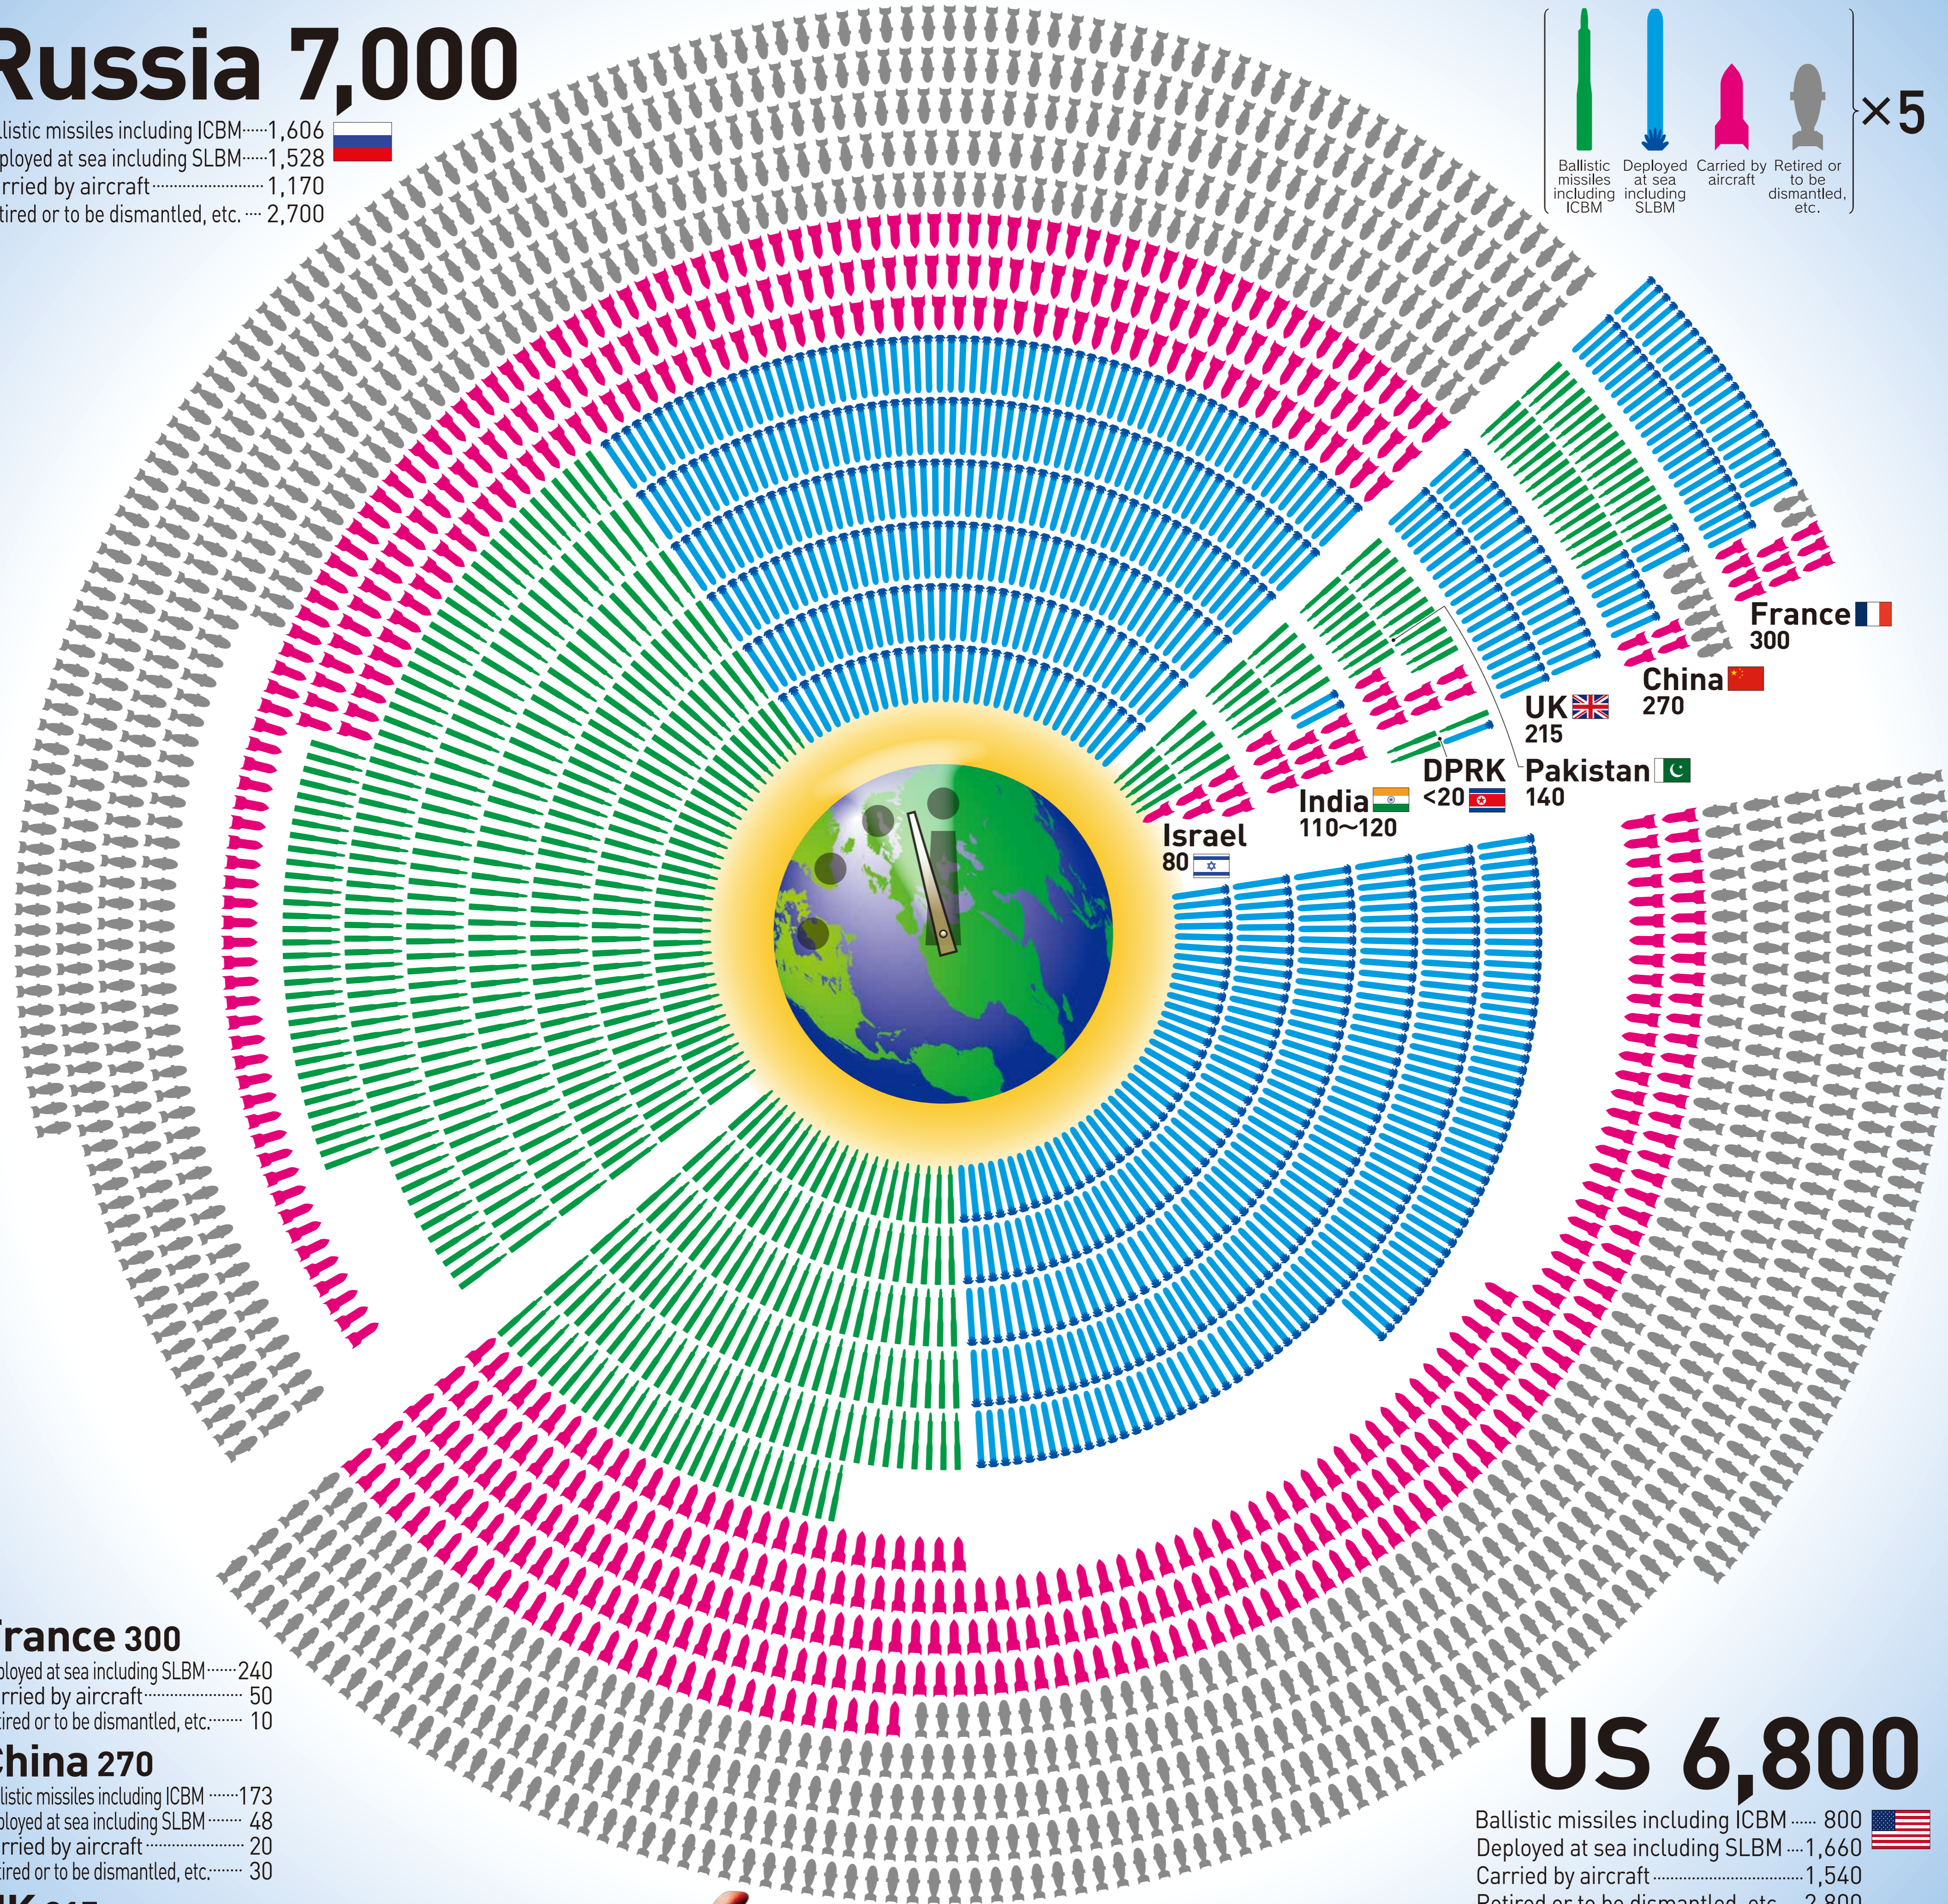

THEY EXIST SO THEY CAN BE USED

The World's Nuclear Warheads Count June 2017

Russia 7,000

Ballistic missiles including ICBM.....1,606
 Deployed at sea including SLBM.....1,528
 Carried by aircraft.....1,170
 Retired or to be dismantled, etc. 2,700

France 300
 Deployed at sea including SLBM.....240
 Carried by aircraft.....50
 Retired or to be dismantled, etc.....10

China 270
 Ballistic missiles including ICBM173
 Deployed at sea including SLBM48
 Carried by aircraft20
 Retired or to be dismantled, etc.....30

DPRK <20
 Ballistic missiles including ICBM ?
 Deployed at sea including SLBM ?

US 6,800

Ballistic missiles including ICBM 800
 Deployed at sea including SLBM 1,660
 Carried by aircraft..... 1,540
 Retired or to be dismantled, etc..... 2,800

The Doomsday Clock
 (see the center)
 The Doomsday Clock is a symbol of the threat of nuclear annihilation. On the clock, midnight is the time of total destruction of humanity, and the minutes to midnight illustrate how close we are to such a "doomsday." Currently it is "2 minutes 30 seconds to midnight."
 Source: Bulletin of the Atomic Scientists