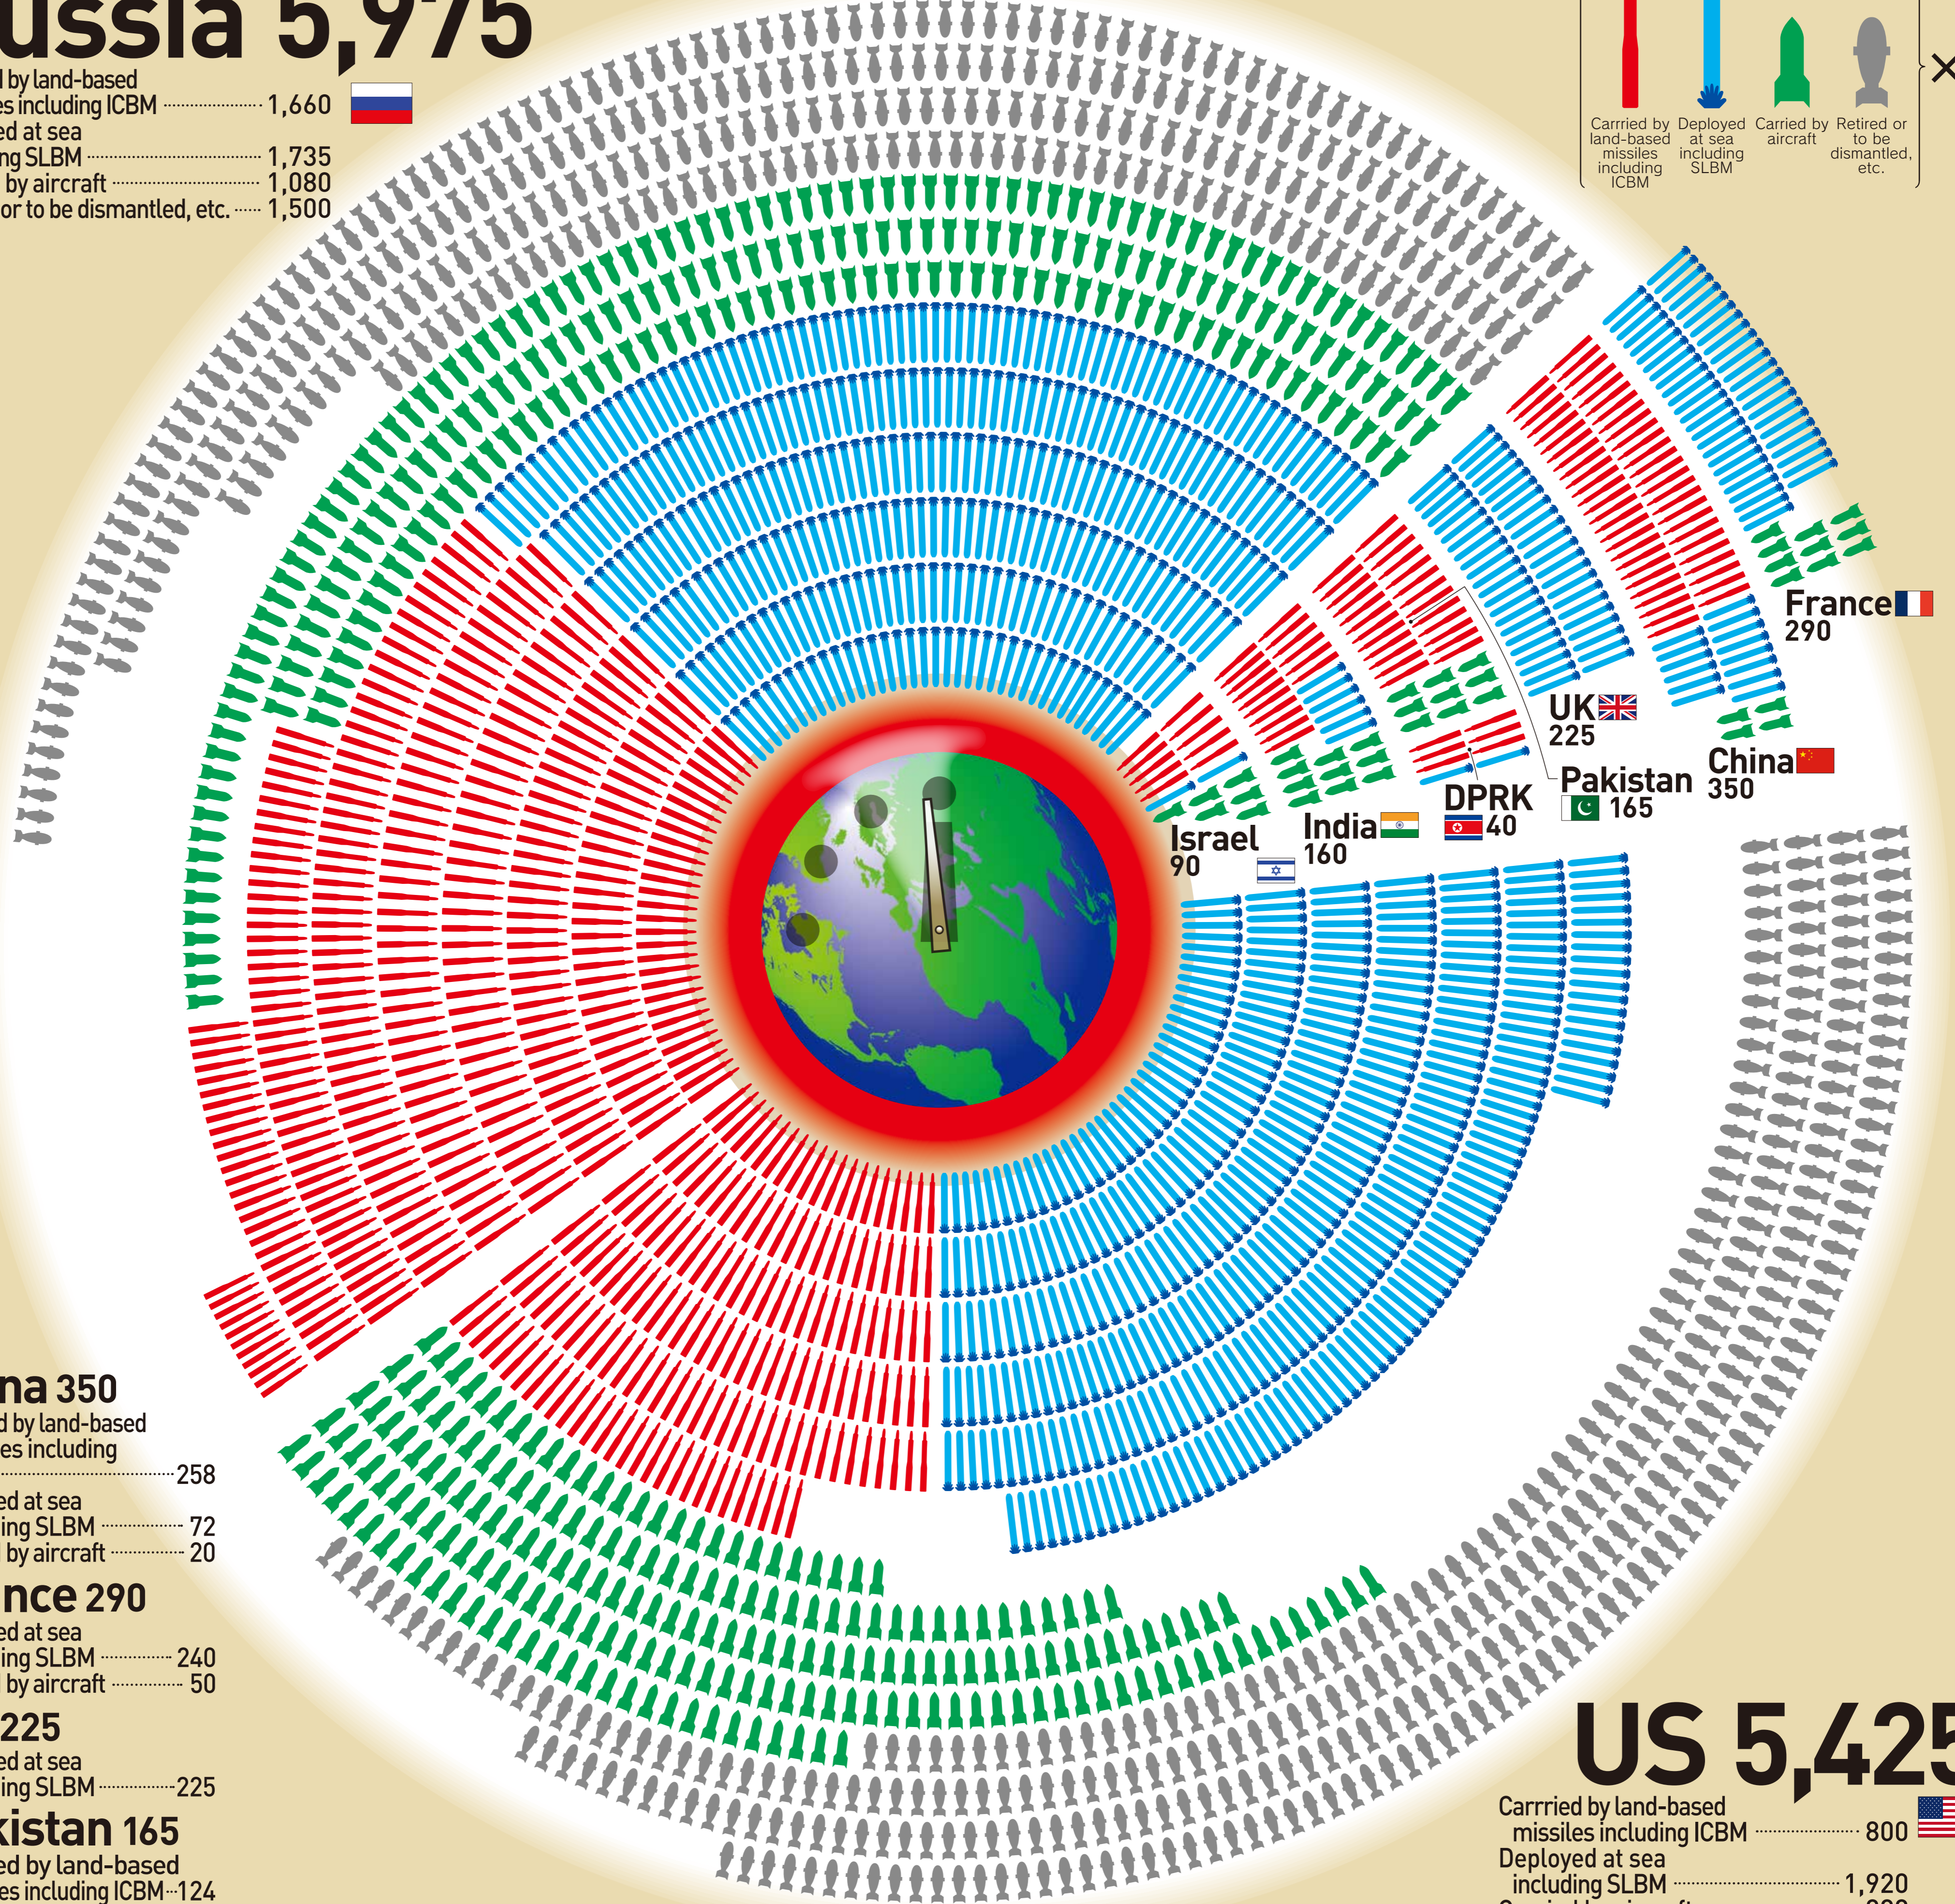

THEY EXIST, SO THEY CAN BE USED

The World's Nuclear Warheads Count June 2022

Russia 5,975

Carried by land-based missiles including ICBM	1,660	
Deployed at sea including SLBM	1,735	
Carried by aircraft	1,080	
Retired or to be dismantled, etc.	1,500	

China 350

Carried by land-based missiles including ICBM	258
Deployed at sea including SLBM	72
Carried by aircraft	20

France 290

Deployed at sea including SLBM	240
Carried by aircraft	50

UK 225

Deployed at sea including SLBM	225
--------------------------------	-----

Pakistan 165

Carried by land-based missiles including ICBM	124
Carried by aircraft	41

India 160

Carried by land-based missiles including ICBM	84
Deployed at sea including SLBM	28
Carried by aircraft	48

Israel 90

The Doomsday Clock is a symbol of the threat of nuclear annihilation. On the clock, midnight is the time of total destruction of humanity, and the minutes to midnight illustrate how close we are to such a "doomsday." Currently it is "100 seconds to midnight!"