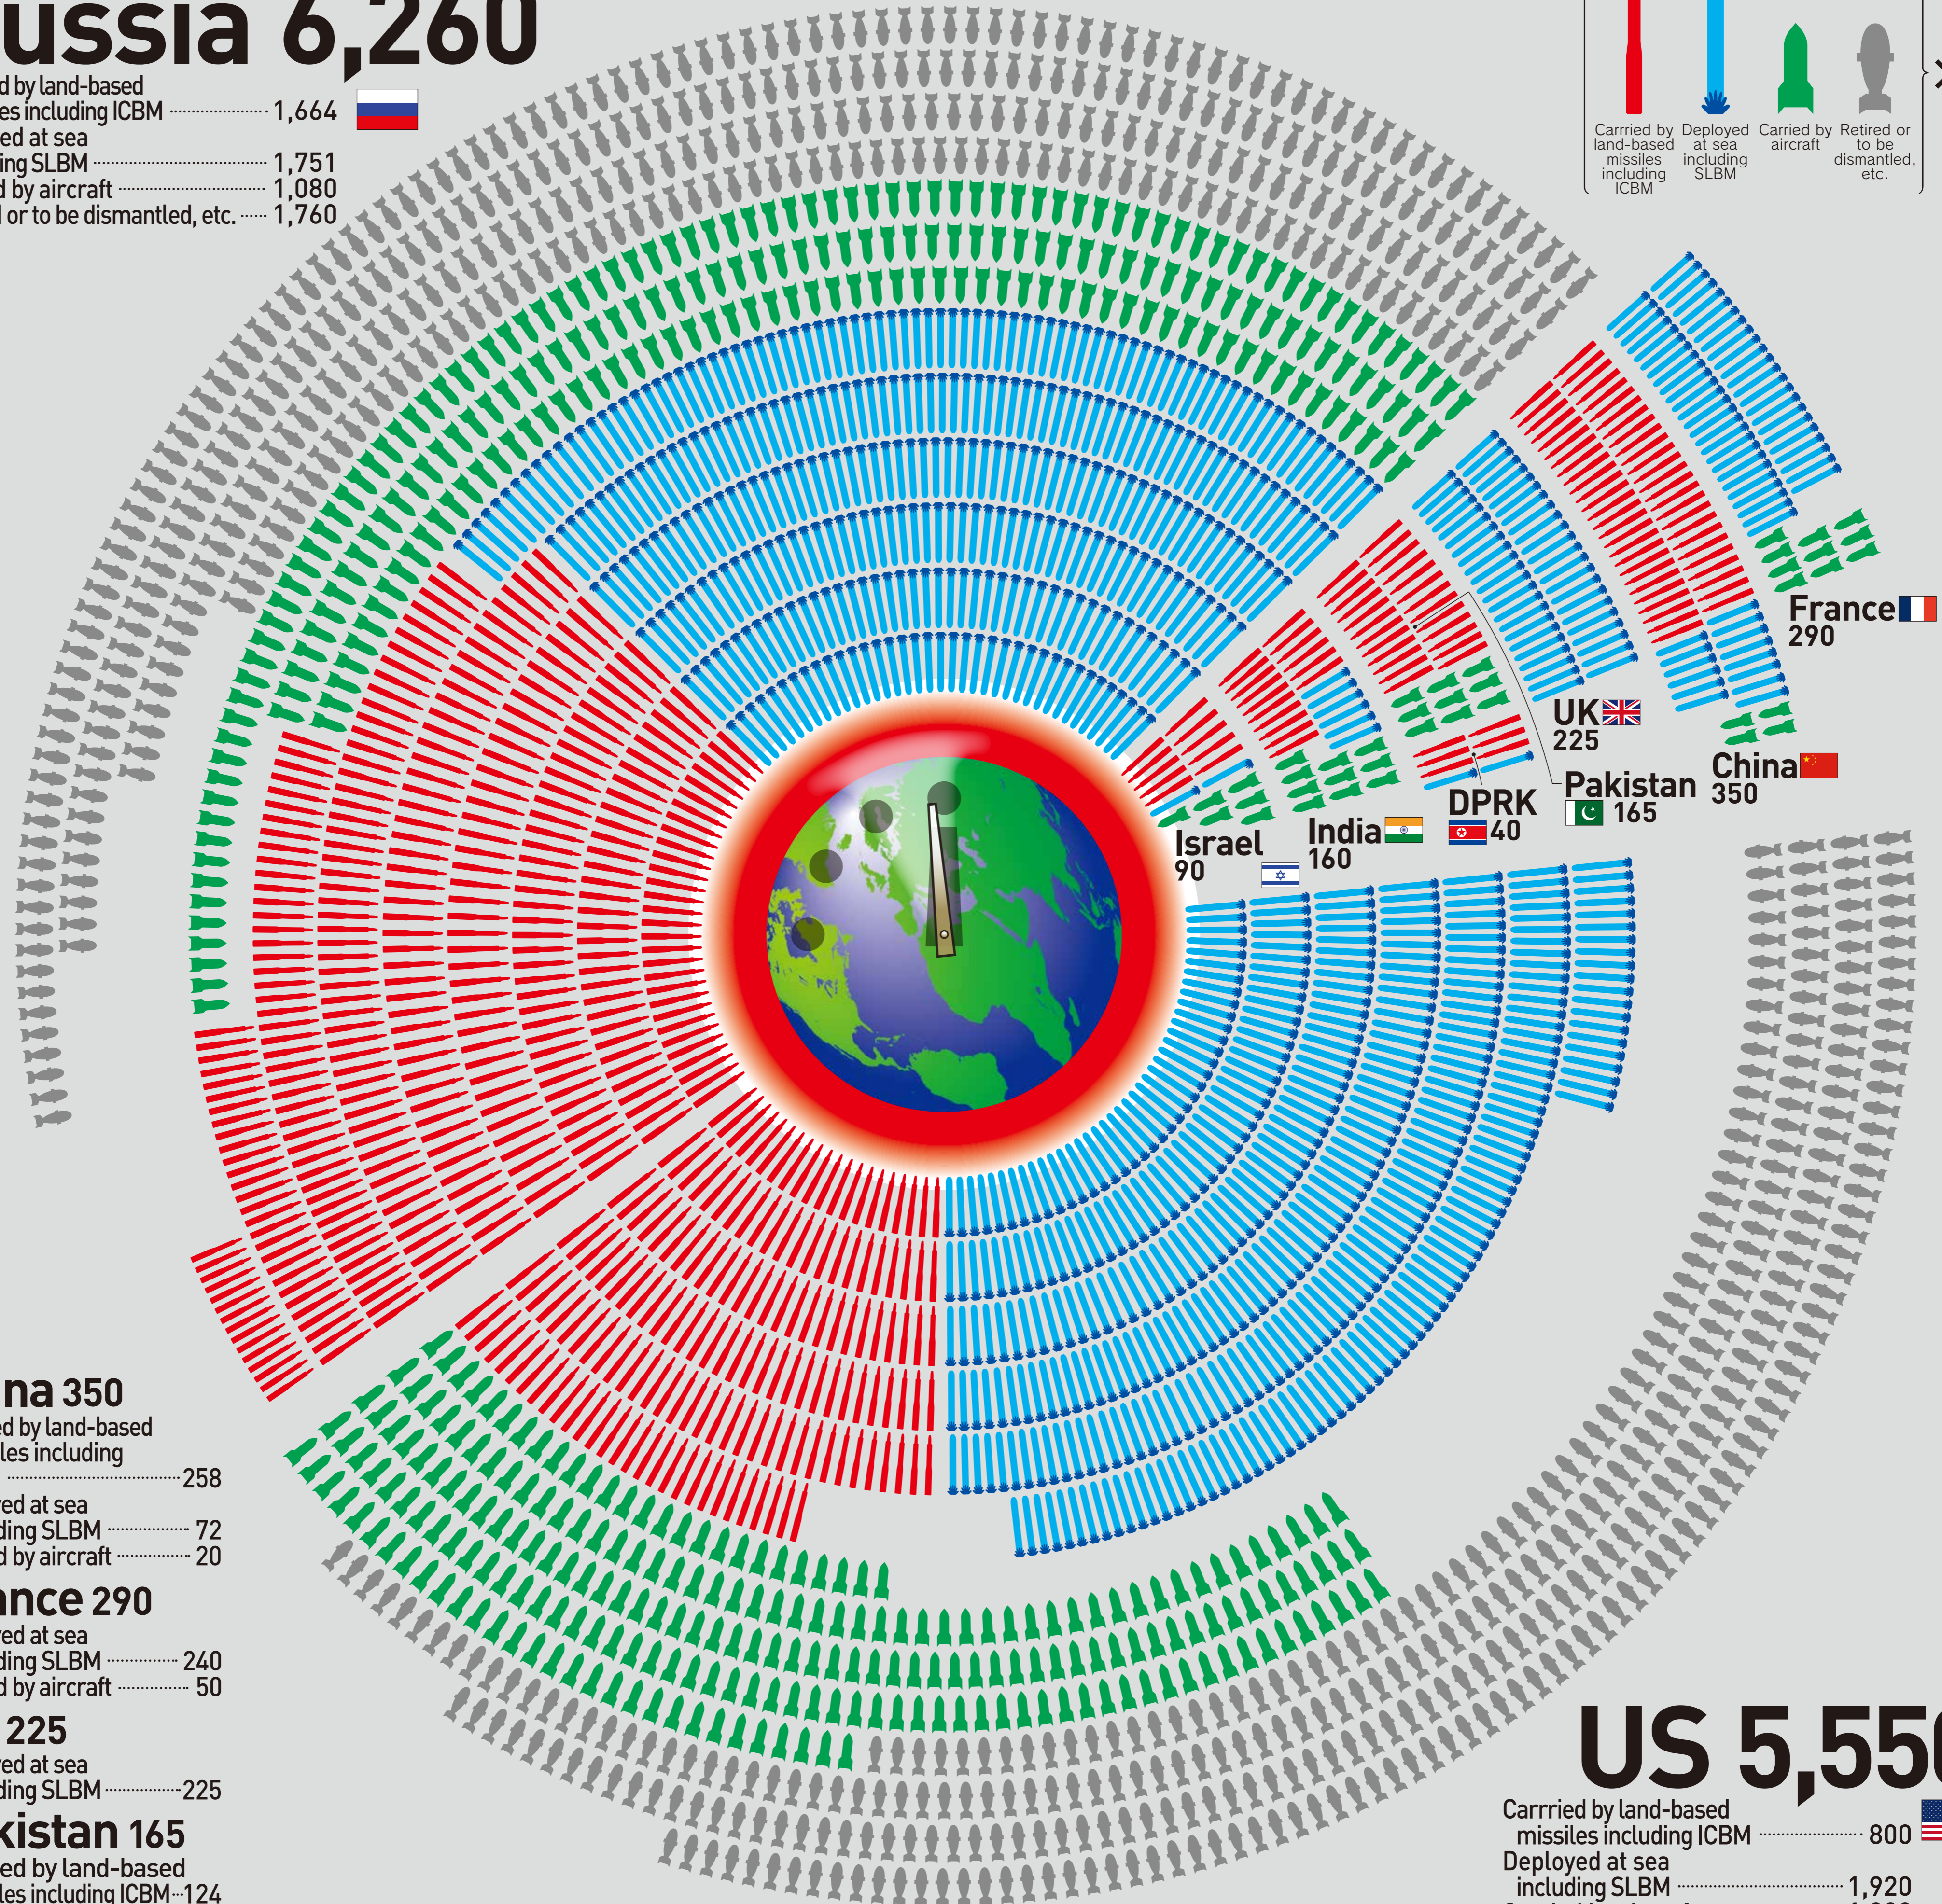

## The World's Nuclear Warheads Count June 2021

### Russia 6,260

- Carried by land-based missiles including ICBM ..... 1,664 
- Deployed at sea including SLBM ..... 1,751
- Carried by aircraft ..... 1,080
- Retired or to be dismantled, etc. .... 1,760

- ### China 350
- Carried by land-based missiles including ICBM ..... 258
  - Deployed at sea including SLBM ..... 72
  - Carried by aircraft ..... 20

- ### France 290
- Deployed at sea including SLBM ..... 240
  - Carried by aircraft ..... 50

- ### UK 225
- Deployed at sea including SLBM ..... 225

- ### Pakistan 165
- Carried by land-based missiles including ICBM ..... 124
  - Carried by aircraft ..... 41

- ### India 160
- Carried by land-based missiles including ICBM ..... 84
  - Deployed at sea including SLBM ..... 28
  - Carried by aircraft ..... 48