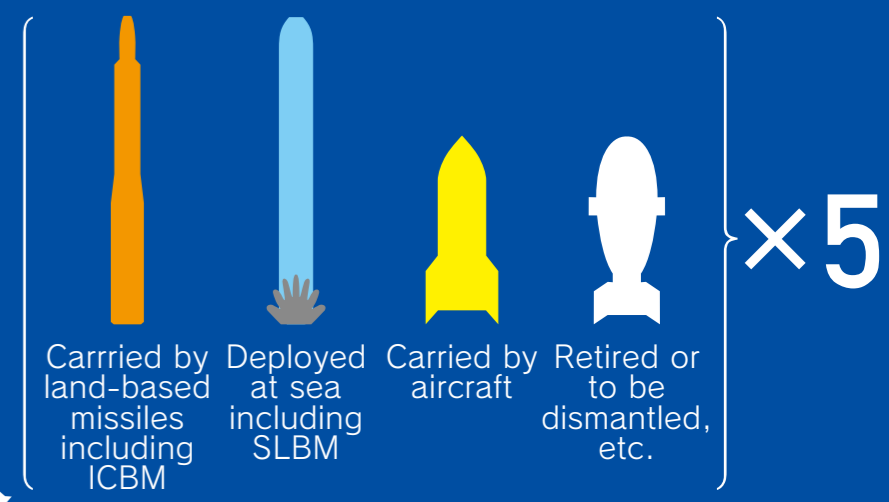

THEY EXIST SO THEY CAN BE USED

The World's Nuclear Warheads Count June 2020

Russia 6,370

Carried by land-based missiles including ICBM 1,606 
 Deployed at sea including SLBM 1,620
 Carried by aircraft 1,080
 Retired or to be dismantled, etc. 2,060