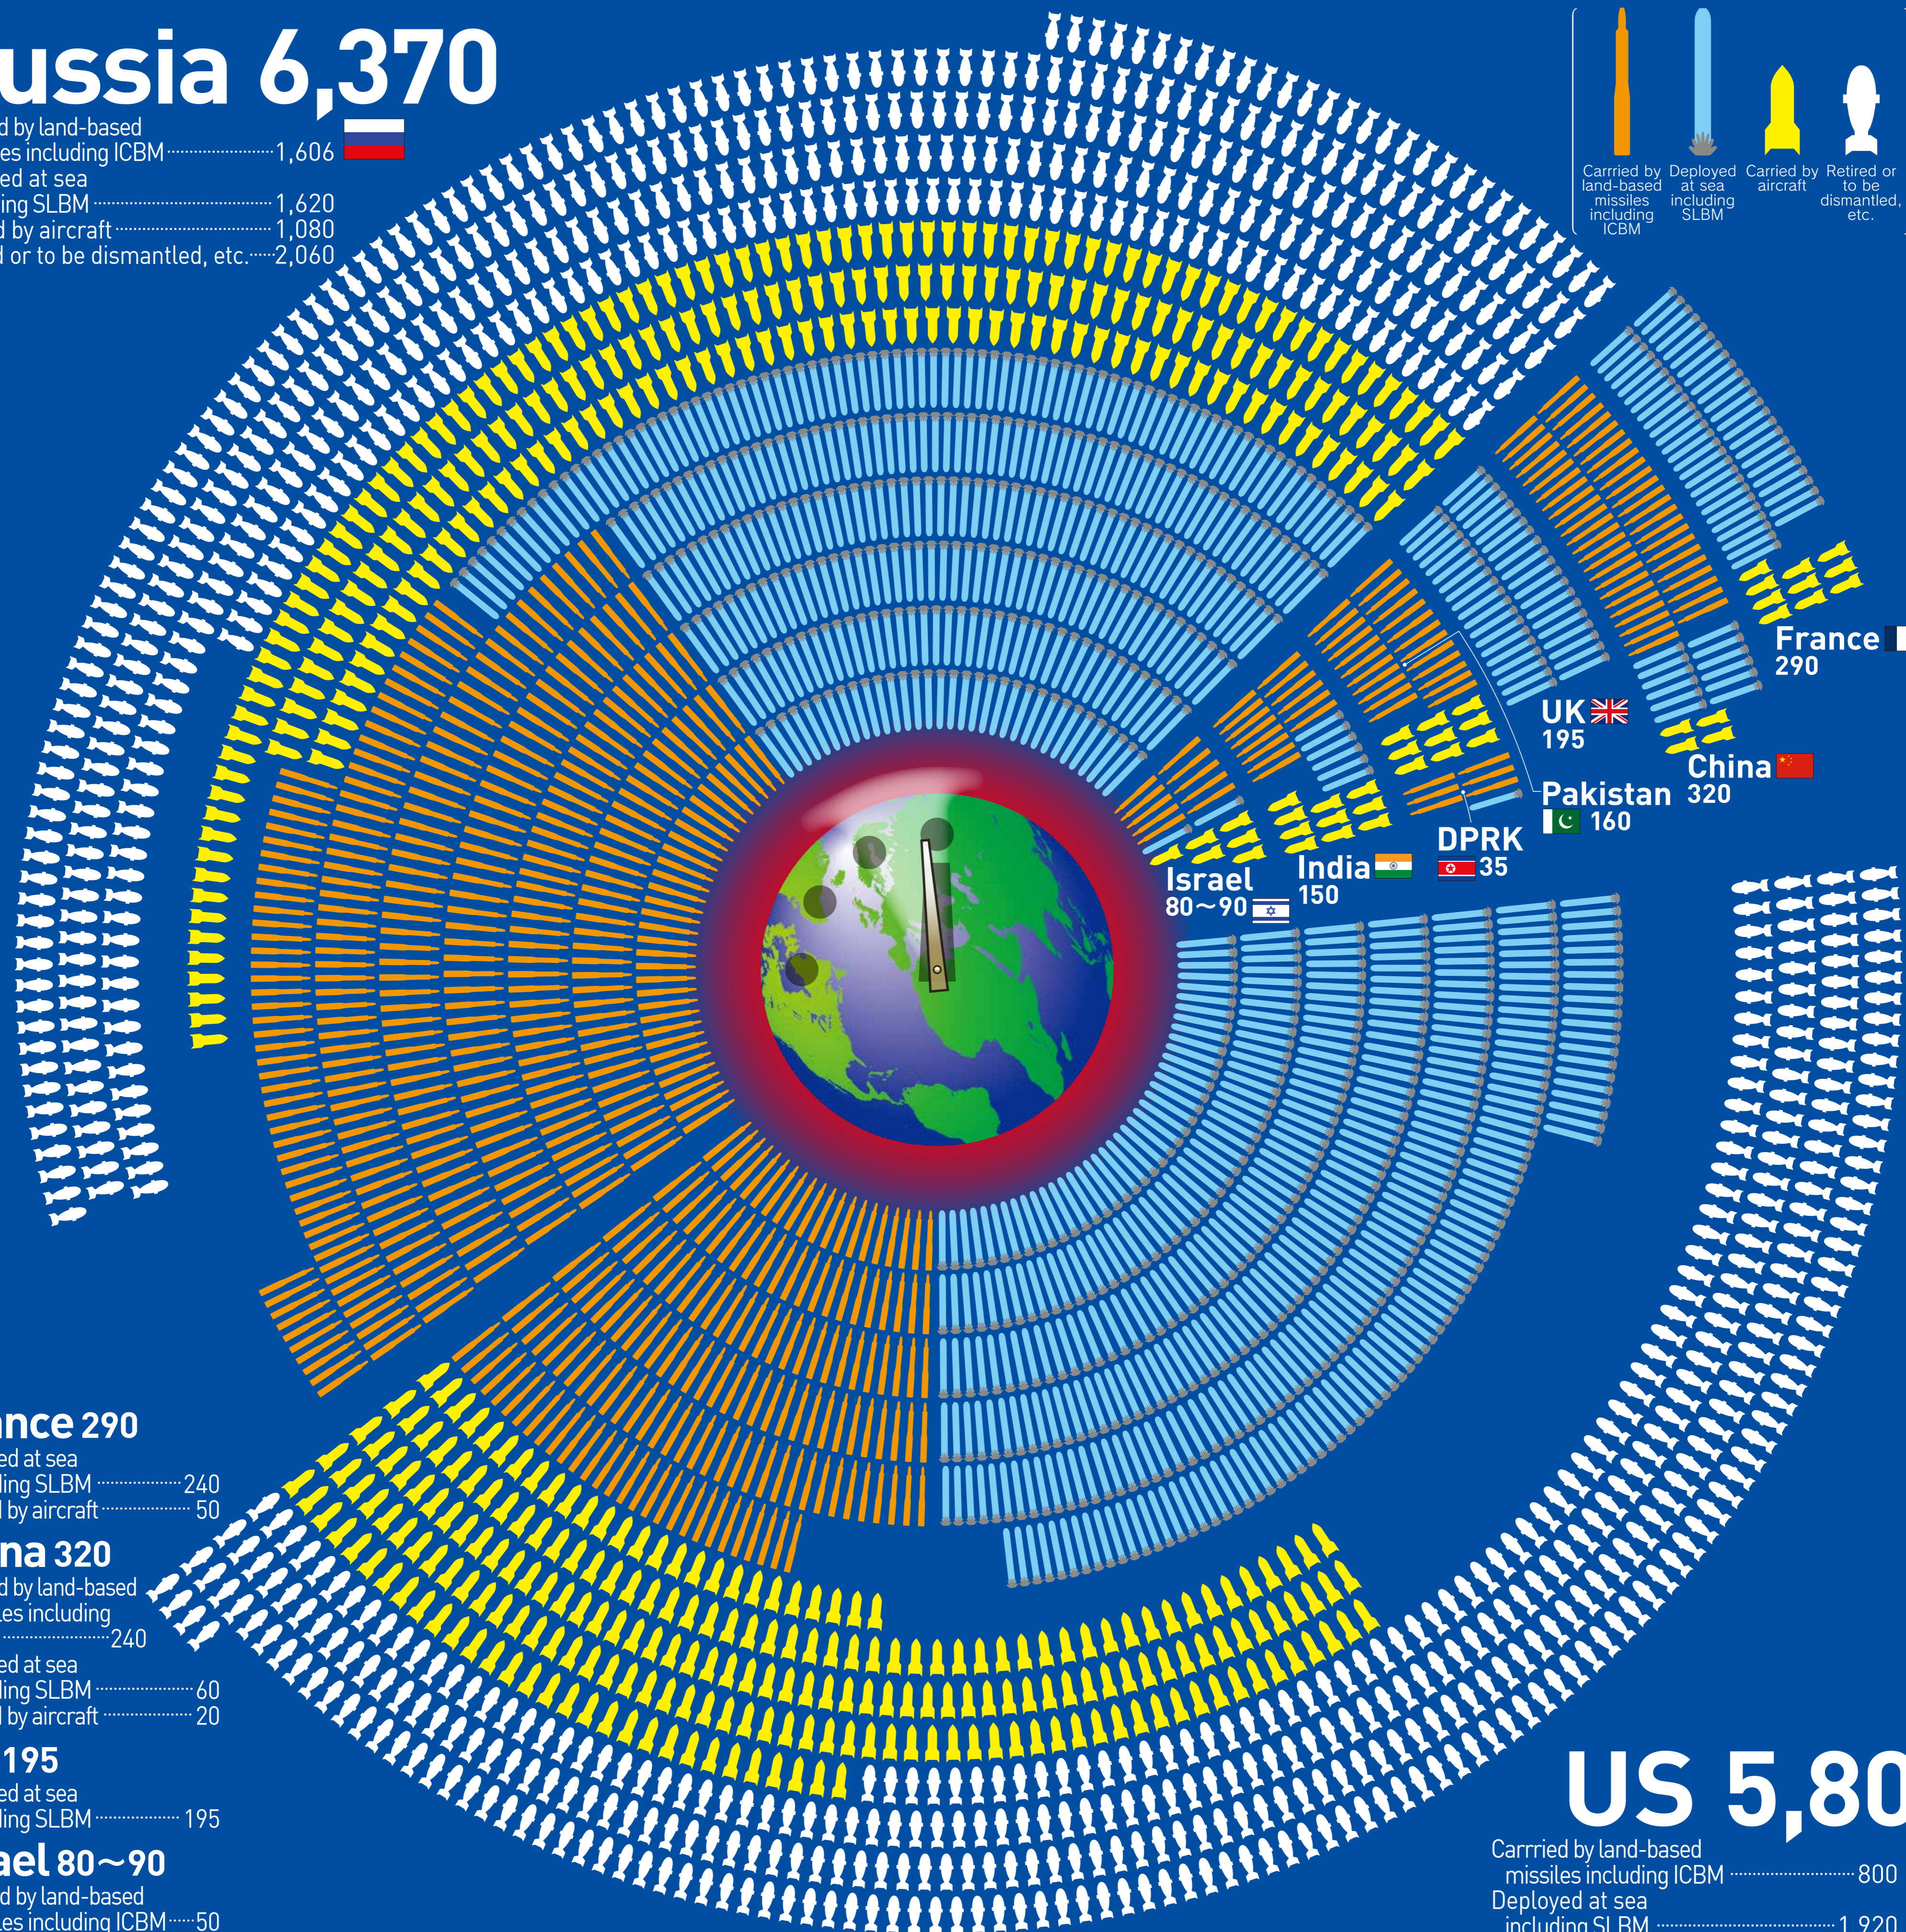

THEY EXIST SO THEY CAN BE USED

The World's Nuclear Warheads Count June 2020

Russia 6,370

Carried by land-based missiles including ICBM 1,606 
 Deployed at sea including SLBM 1,620
 Carried by aircraft 1,080
 Retired or to be dismantled, etc. 2,060

France 290

Deployed at sea including SLBM 240
 Carried by aircraft 50

China 320

Carried by land-based missiles including ICBM 240
 Deployed at sea including SLBM 60
 Carried by aircraft 20

UK 195

Deployed at sea including SLBM 195

Israel 80~90

Carried by land-based missiles including ICBM 50
 Deployed at sea including SLBM 10
 Carried by aircraft 30

Pakistan 160

Carried by land-based missiles including ICBM 118
 Carried by aircraft 42

The Doomsday Clock is a symbol of the threat of nuclear annihilation. On the clock, midnight is the time of total destruction of humanity, and the minutes to midnight illustrate how close we are to such a "doomsday." Currently it is "100 seconds to midnight"
 Source: Bulletin of the Atomic Scientists