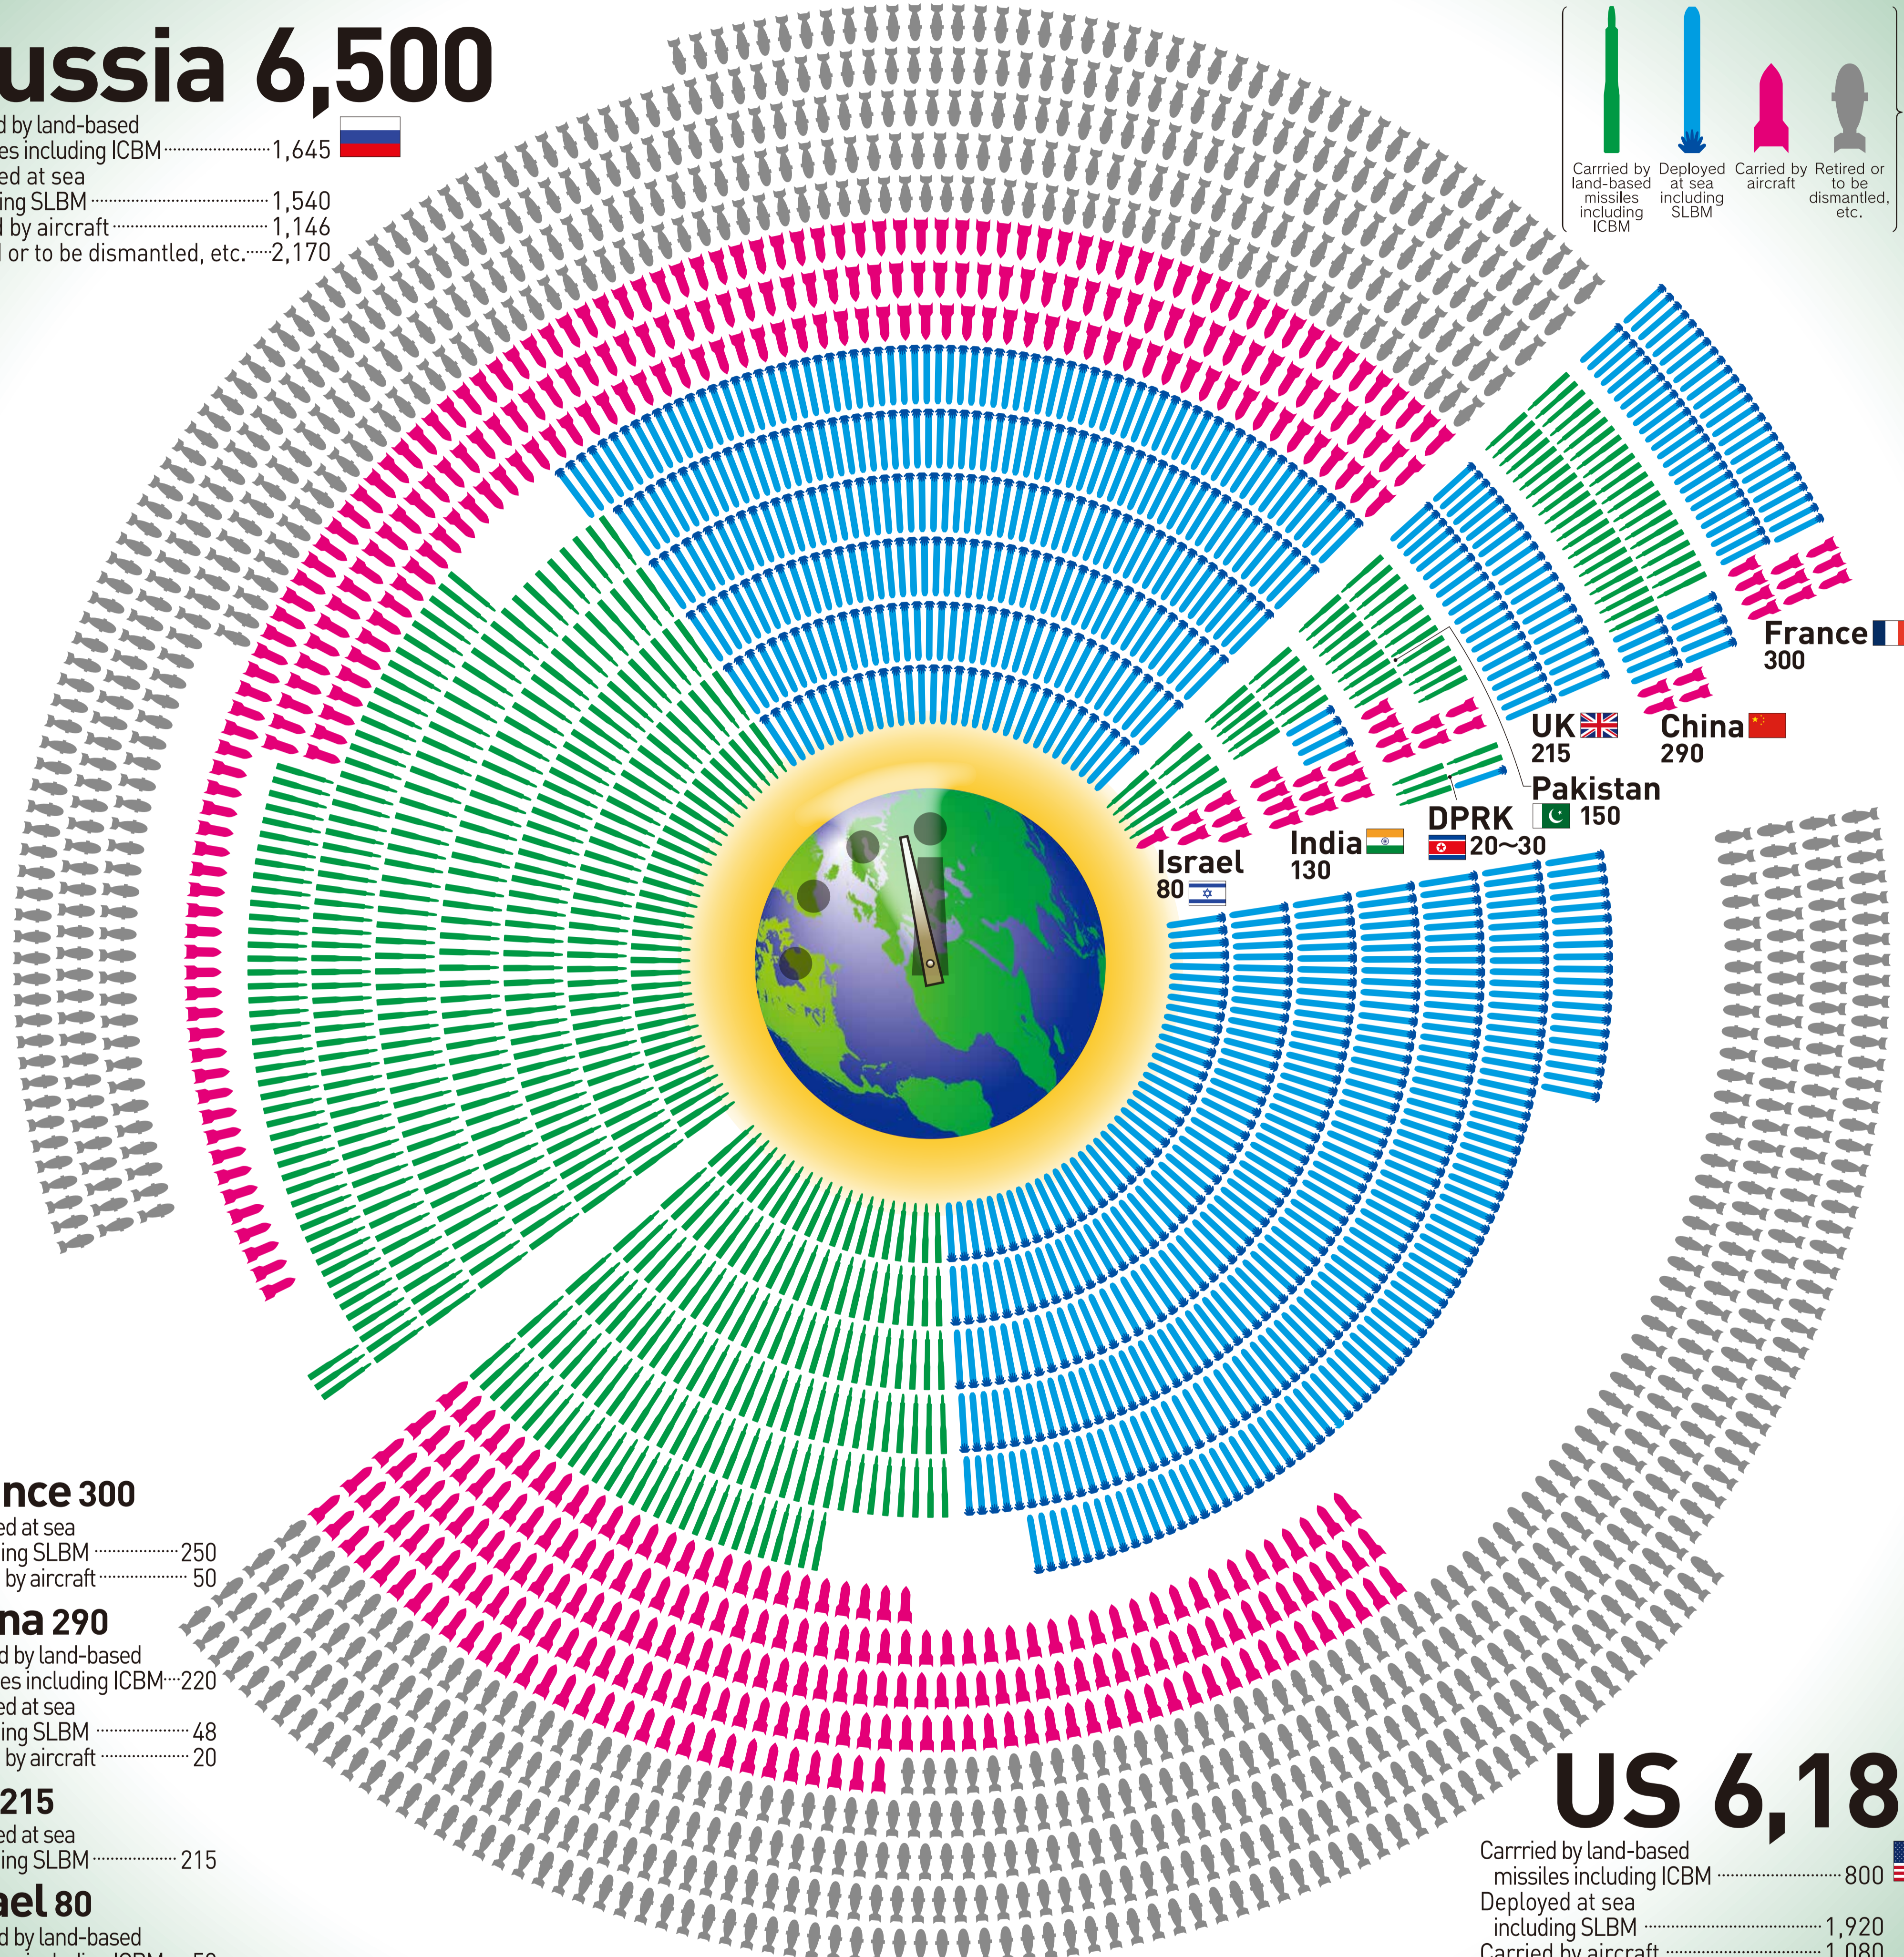

THEY EXIST SO THEY CAN BE USED

The World's Nuclear Warheads Count June 2019

Russia 6,500

Carried by land-based missiles including ICBM 1,645 
 Deployed at sea including SLBM 1,540
 Carried by aircraft 1,146
 Retired or to be dismantled, etc. 2,170

France 300

Deployed at sea including SLBM 250
 Carried by aircraft 50

China 290

Carried by land-based missiles including ICBM 220
 Deployed at sea including SLBM 48
 Carried by aircraft 20

UK 215

Deployed at sea including SLBM 215

Israel 80

Carried by land-based missiles including ICBM 50
 Carried by aircraft 30

Pakistan 150

Carried by land-based missiles including ICBM 114
 Carried by aircraft 36

India 130

Carried by land-based missiles including ICBM 60
 Deployed at sea including SLBM 20
 Carried by aircraft 48

13,888

Decrease from 2018: -570

The Doomsday Clock
 (see the center)

The Doomsday Clock is a symbol of the threat of nuclear annihilation. On the clock, midnight is the time of total destruction of humanity, and the minutes to midnight illustrate how close we are to such a "doomsday." Currently it is "2 minutes to midnight."
 Source: Bulletin of the Atomic Scientists