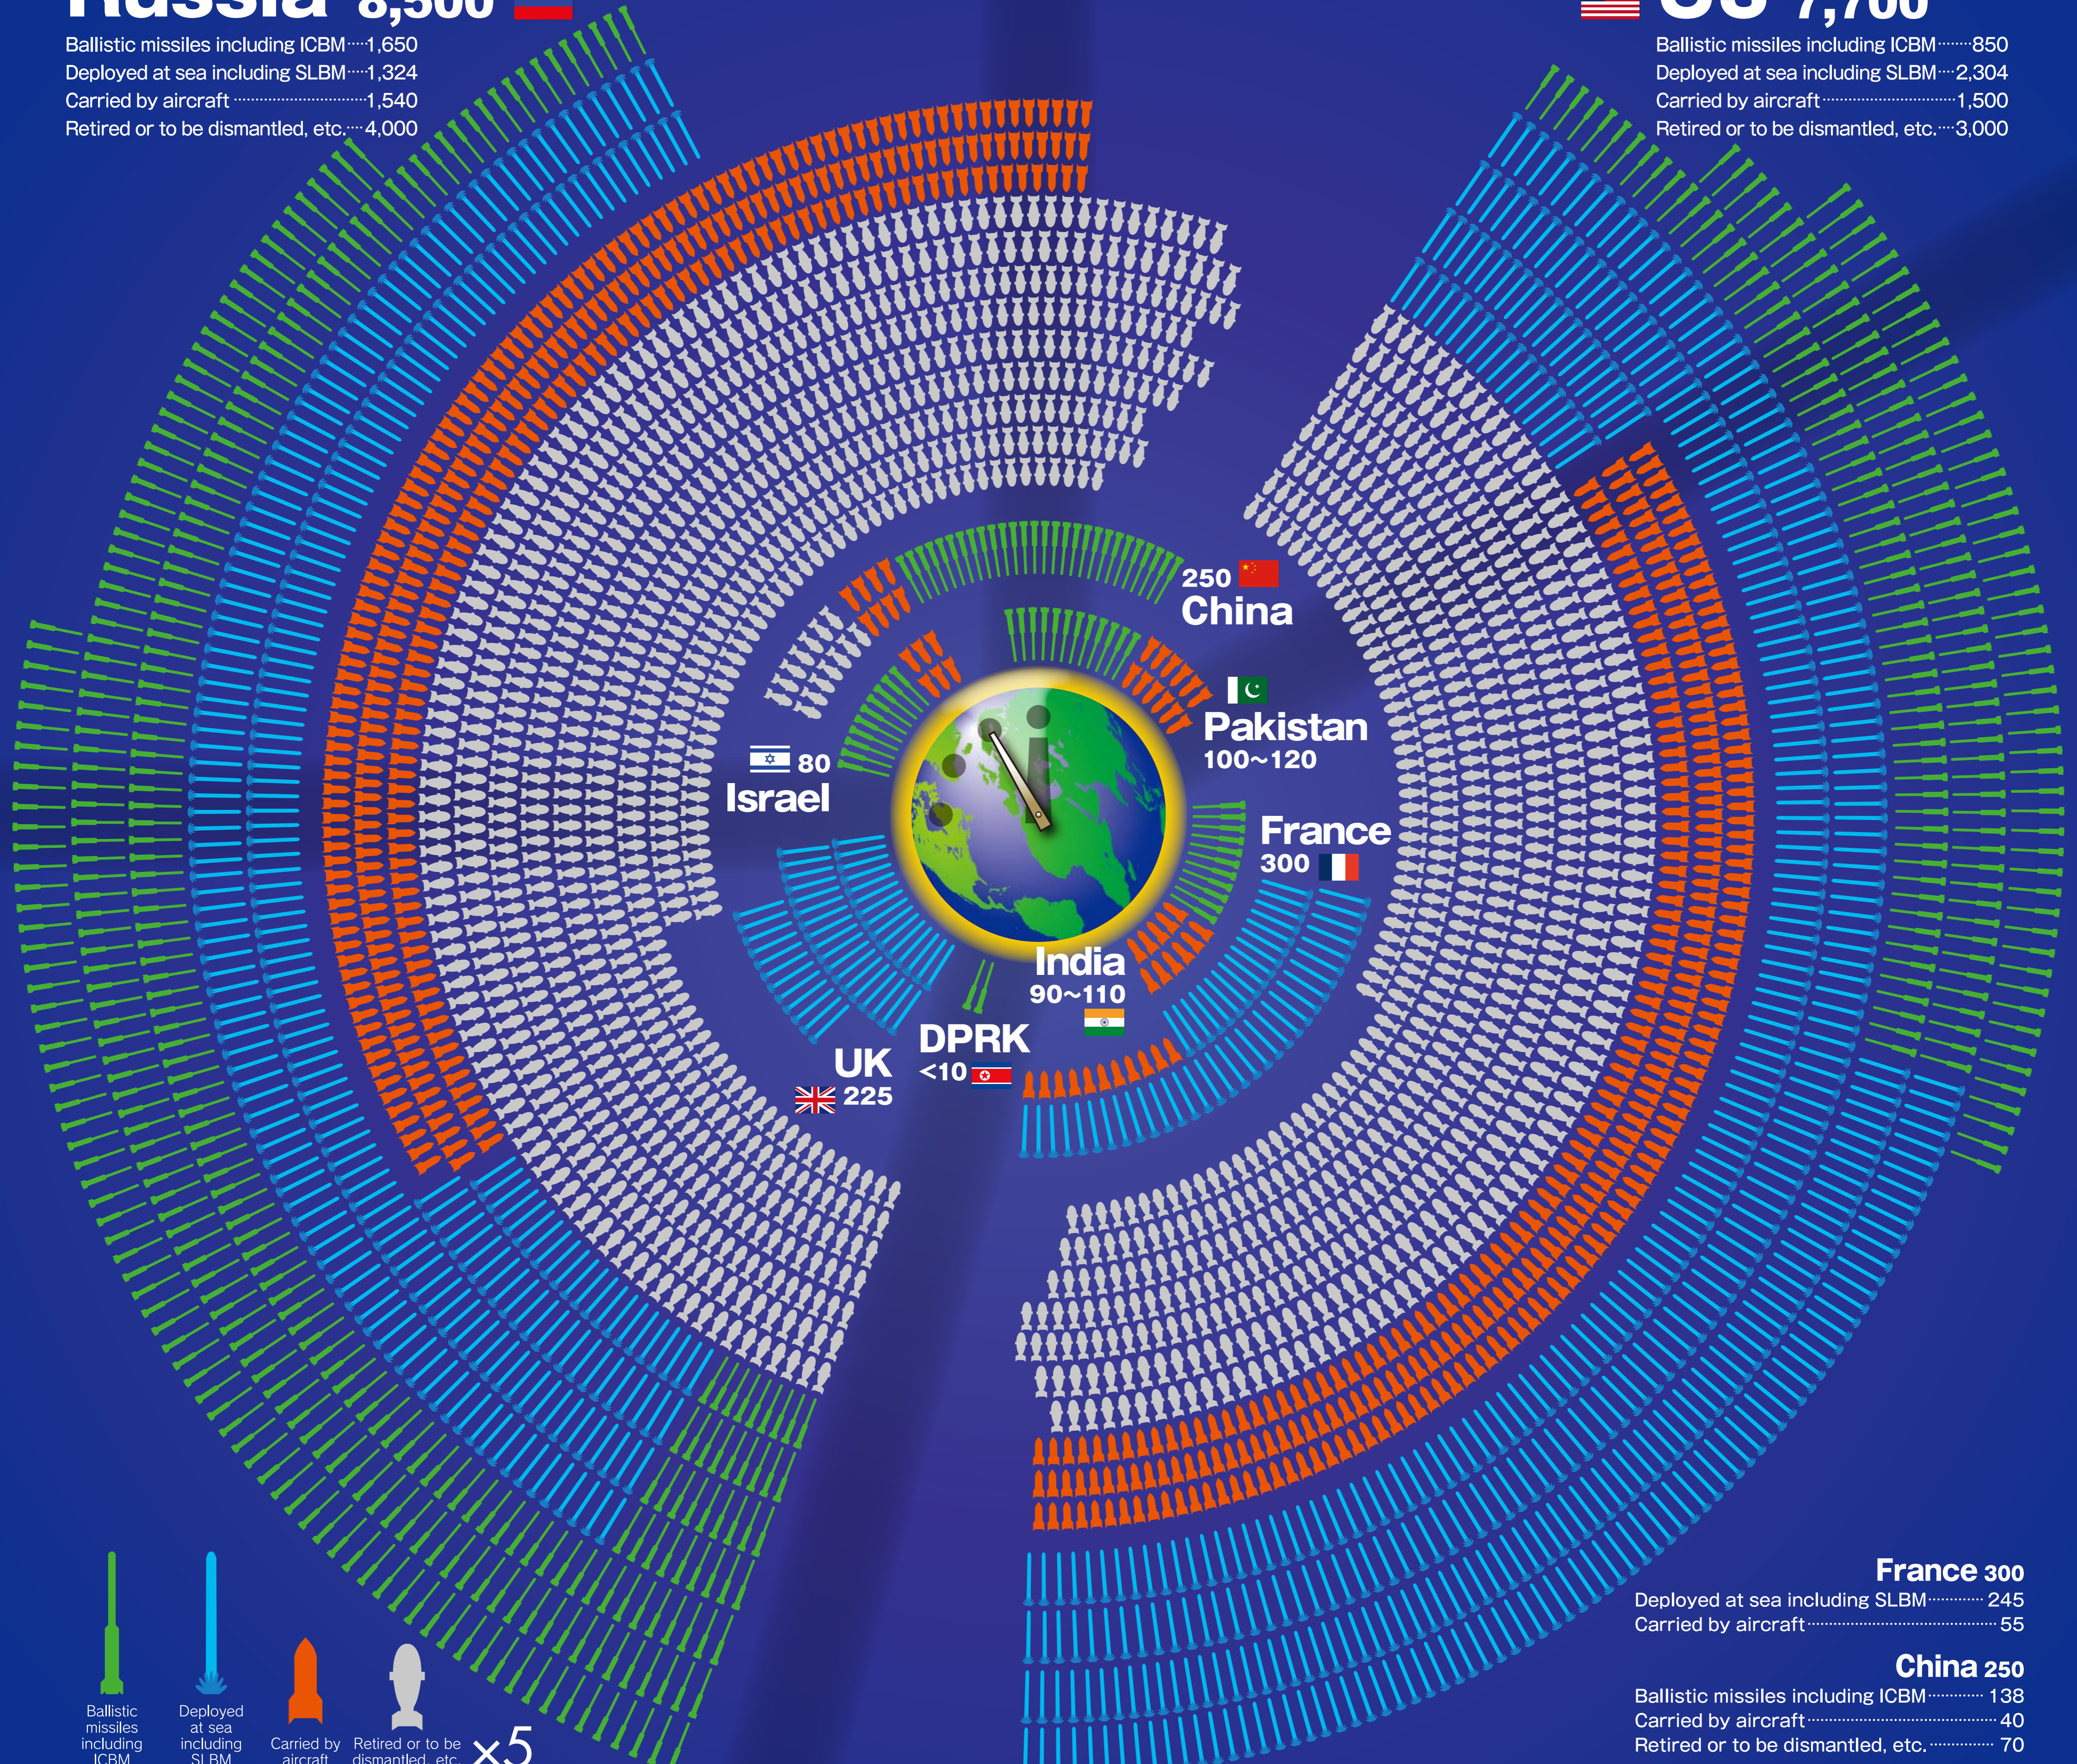

# SO MANY EXIST READY TO BE USED

The World's Nuclear Warheads Count August 2013

**Russia 8,500** 

Ballistic missiles including ICBM.....1,650  
 Deployed at sea including SLBM.....1,324  
 Carried by aircraft.....1,540  
 Retired or to be dismantled, etc.....4,000

**US 7,700** 

Ballistic missiles including ICBM.....850  
 Deployed at sea including SLBM.....2,304  
 Carried by aircraft.....1,500  
 Retired or to be dismantled, etc.....3,000

**Israel 80** 

**China 250** 

**Pakistan 100~120** 

**France 300** 

**India 90~110** 

**DPRK <10** 

**UK 225** 

 Ballistic missiles including ICBM  
 Deployed at sea including SLBM  
 Carried by aircraft  
 Retired or to be dismantled, etc. x5

# 17300

The Doomsday Clock (see the center)

The Doomsday Clock is a symbol of the threat of nuclear annihilation. On the clock, midnight is the time of total destruction of humanity, and the minutes to midnight illustrate how close we are to such a "doomsday." Currently it is "5 minutes to midnight."